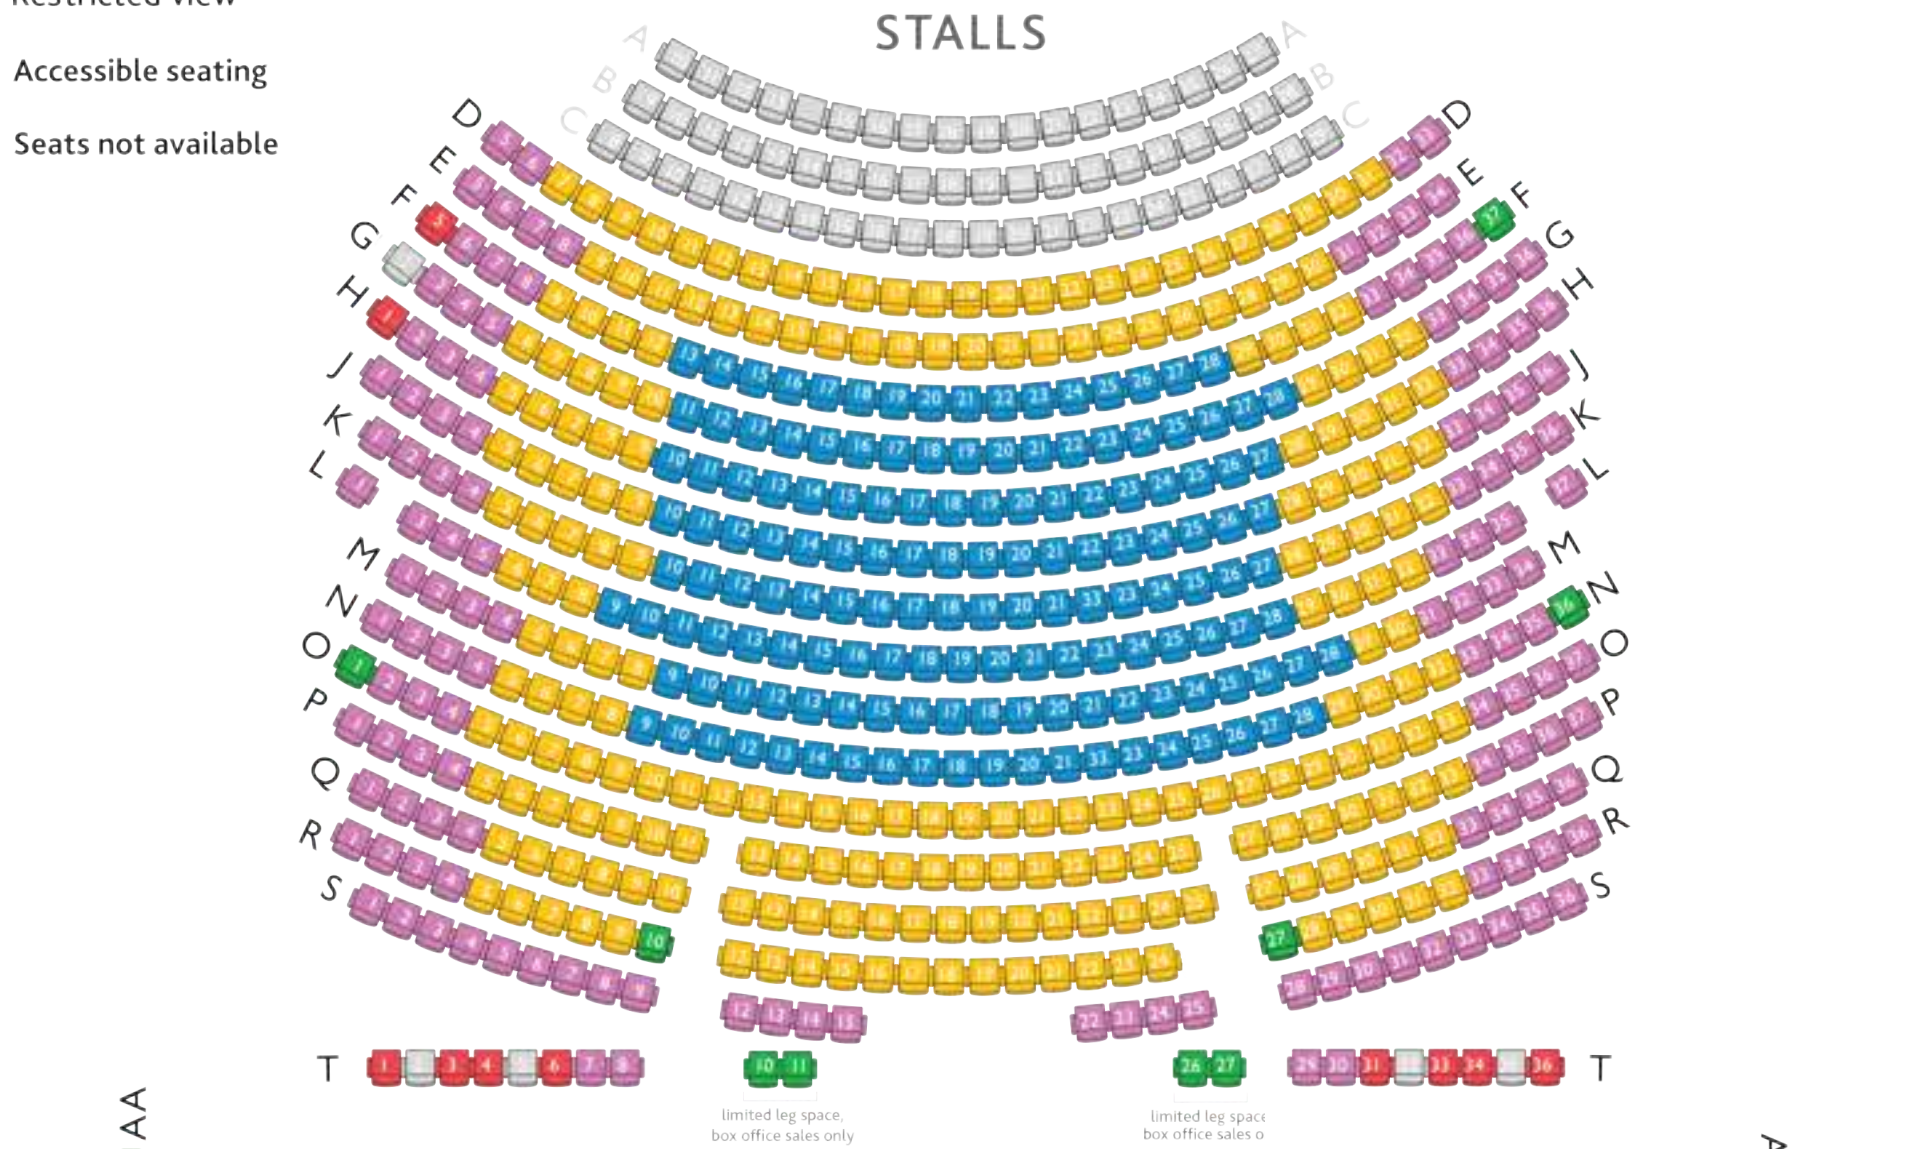

RUSALKA & ORPHEUS AND EURYDICE

WA OPERA 2024 SEATING PLAN

- Premium
- A Reserve
- B Reserve
- Restricted view
- Accessible seating
- Seats not available

HIS MAJESTY'S THEATRE

STALLS

DRESS CIRCLE

UPPER CIRCLE