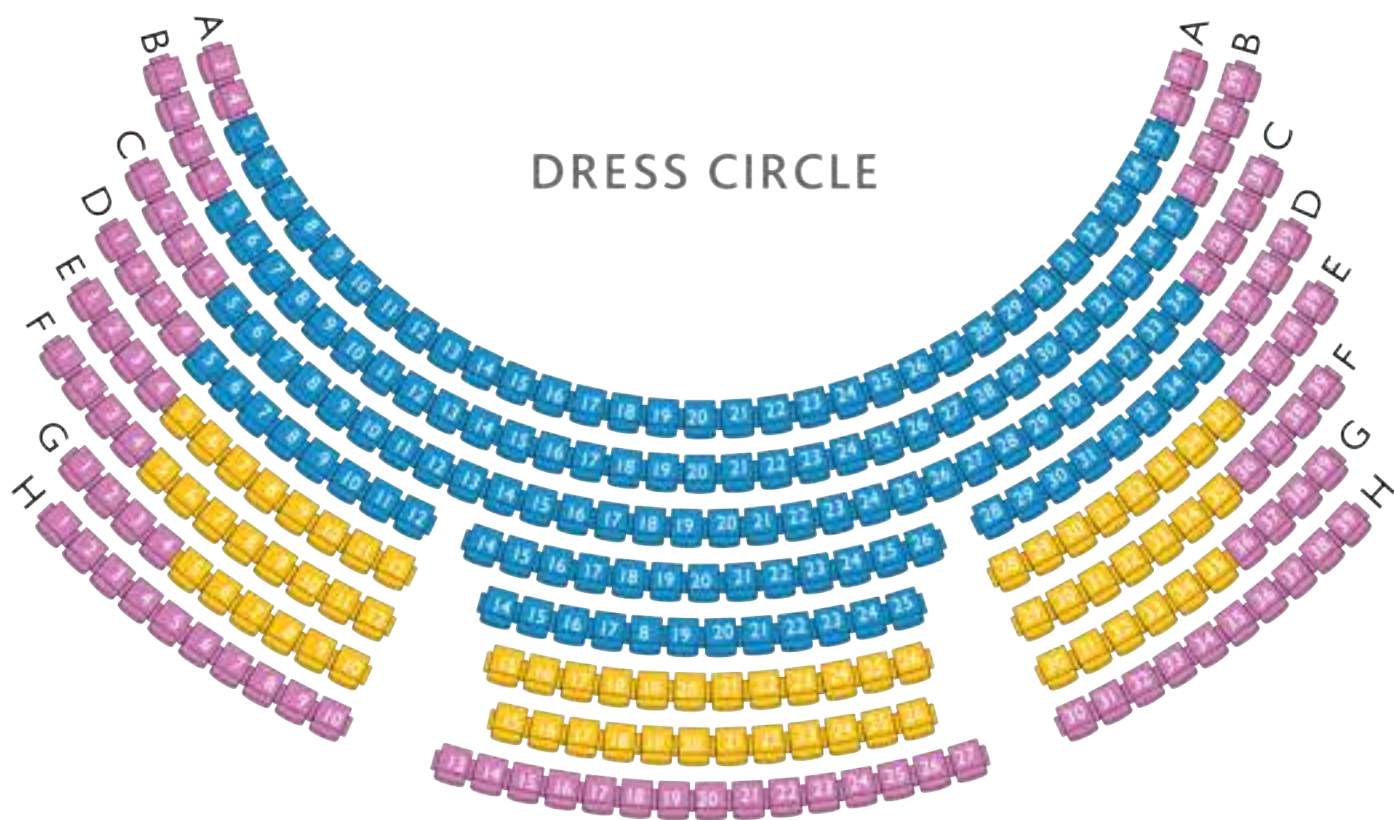

RUSALKA & ORPHEUS AND EURYDICE

WA OPERA 2024 SEATING PLAN

- Premium
- A Reserve
- B Reserve
- Restricted view
- Accessible seating
- Seats not available

HIS MAJESTY'S THEATRE

STALLS

DRESS CIRCLE

UPPER CIRCLE